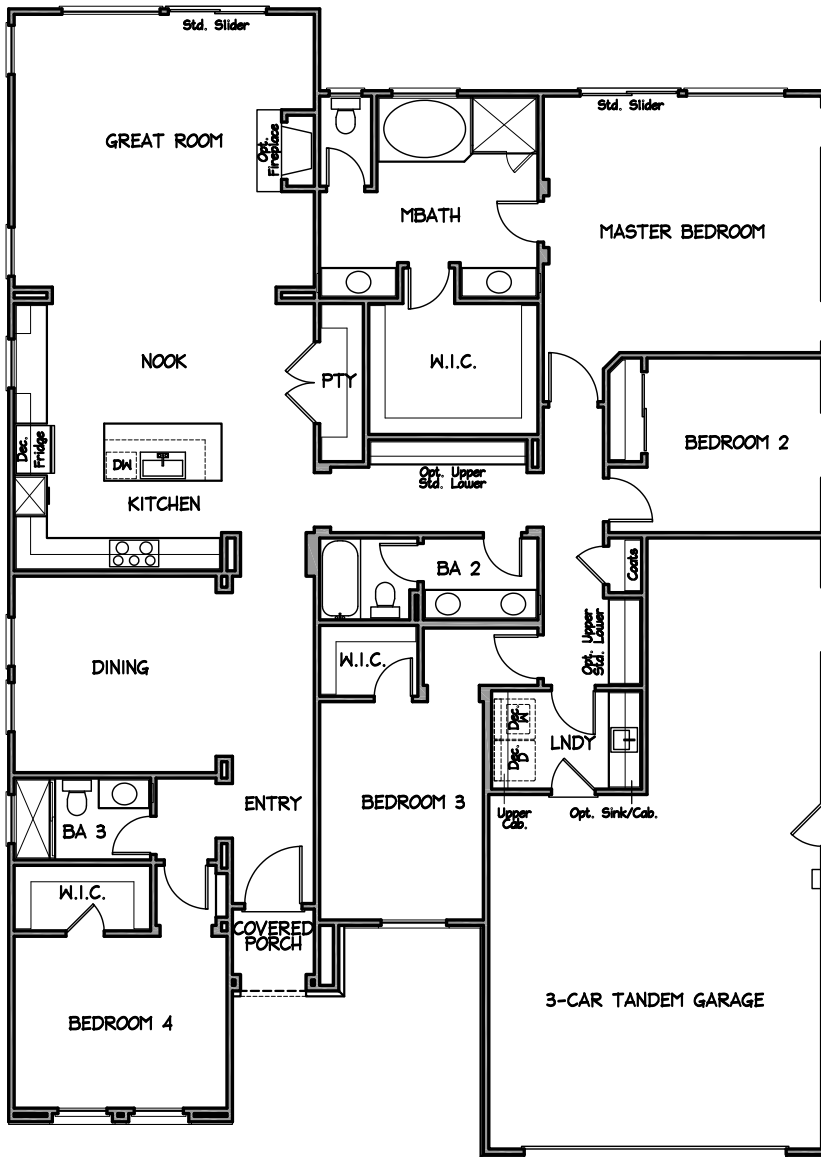

2460 Sq. Ft.

Four Bedrooms

Three Baths

Two-Car + Tandem

Garage

Den Option

Living Option

Bedroom 5 Option

Retreat Option

Casita Option

Santana Ranch, Hollister | The Big Sur